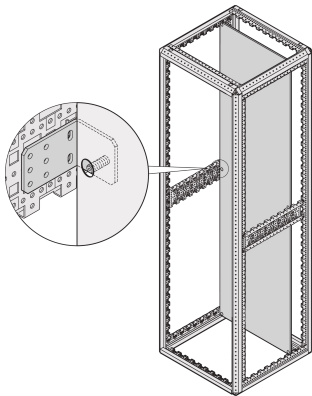

Varistar CP | Mounting Plate Strengthening Bracket

KATALOGNUMMER

23130-418

CERTIFICERINGER

FUNKTIONER

Strengthening bracket increases static load-carrying capacity of the mounting plate up to 600 kg

Mounting pitch 25 mm in depth and 50 mm in height for partial-height mounting

PRODUKTEGENSKABER

Product Type: Bracket

Produktfamilie: Varistar CP

Type: Mounting Bracket

Works With: Cabinet; Varistar CP

Materiale: Stål

Finish: Struktur Pulvermaling

Farve: Black Grey