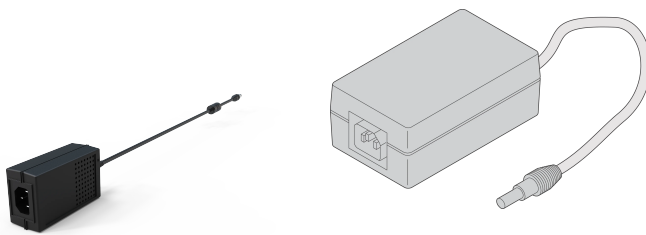

# Power Supply for Electronic Lock

## KATALOGNUMMER

---

**23130-515**

External power supply for electronic handles.

## FUNKTIONER

---

Power adapter to supply lever handle (MLR 3000, MLR1000) and gateway

## PRODUKTEGENSKABER

---

Product Type: AC/DC Power Supply

Produktfamilie: Varistar CP

Type: Power Supply

Works With: MLR Electronic Lock; Varistar CP

Net Weight: 0.289kg

Pakke mængde: 1