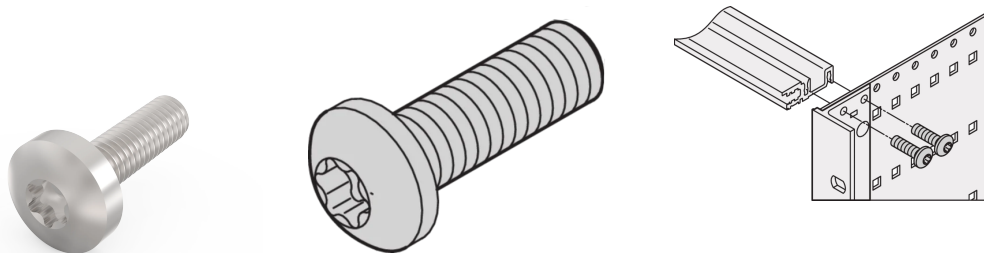

# Panhead Screw, Torx, GND Function, Steel Zinc Plated, M4 × 14 mm, 100 Pieces

## KATALOGNUMMER

24560-130

Accessory parts like screws, washer and nuts enable the mounting of subrack components.

## FUNKTIONER

For fixing of subrack components

## PRODUKTEGENSKABER

Length: 14mm

Pakke mængde: 100

Thread Size: M4

Finish: Forzinket Stål

Materiale: Stål

Produktfamilie: EuropacPRO

Product Type: Screw