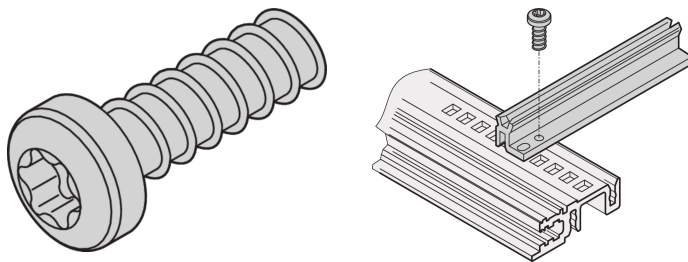

# Panhead Screw, Torx, M2.5 x 7.3 mm, Self-Tapping, Steel Zinc Plated

## KATALOGNUMMER

24560-157

Panhead screws.

## FUNKTIONER

Panhead screw with torx, self-forming

For mounting trapezoid handles to the front panel of PRO frame-type plug-in units

## PRODUKTEGENSKABER

Length: 7.3mm

Pakke mængde: 100

Thread Size: M2.5

Finish: Forzinket Stål

Materiale: Stål

Product Type: Screw

Type: Panhead Screw