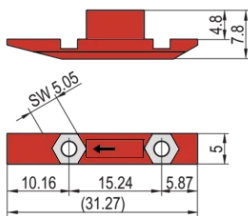

## KATALOGNUMMER

**24560-165**

The slide nut is inserted into the groove of the horizontal rail instead of the threaded insert to assemble a bottom hinged front panel.

## FUNKTIONER

The slide nut is inserted into the groove of the horizontal rail instead of the threaded insert