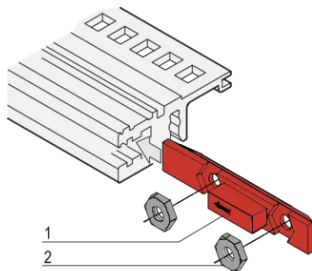

# Slide Nut, to Accomodate 2 Nuts, 100 Pieces

## KATALOGNUMMER

**24560-165**

The slide nut is inserted into the groove of the horizontal rail instead of the threaded insert to assemble a bottom hinged front panel.

## FUNKTIONER

The slide nut is inserted into the groove of the horizontal rail instead of the threaded insert