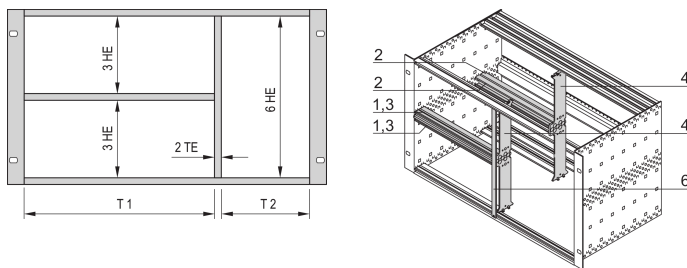

## KATALOGNUMMER

**24562-420**

The combined mounting enable the option to split a 6 U high subrack or case in 2 x 3 U and 6 U sections. Different versions are available.

## FUNKTIONER

Designed to accept Euroboards (100 mm high) and double Euroboards (233.35 mm high)

Subdivision of the 6 U assembly area into: 2 x 3 U, 1 x 6 U