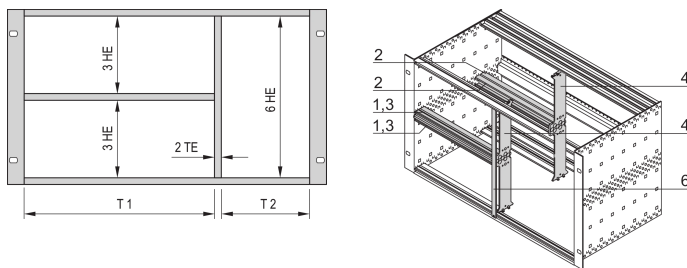

Combined Mounting Kit for Chassis, 40:42 HP

KATALOGNUMMER

24562-440

The combined mounting enable the option to split a 6 U high subrack or case in 2 x 3 U and 6 U sections. Different versions are available.

CERTIFICERINGER

FUNKTIONER

Designed to accept Euroboards (100 mm high) and double Euroboards (233.35 mm high)

Subdivision of the 6 U assembly area into: 2 x 3 U, 1 x 6 U

PRODUKTEGENSKABER

Pakke mængde: 1

Rack Width 1: 40HP

Rack Width 2: 42HP

Materiale: Aluminium; Zinc Alloy

Produktfamilie: EuropacPRO

Product Type: Mounting Kit

Rack Height: 6U

Type: Combined

Works With: Subracks

YDERLIGERE PRODUKTOPLYSNINGER