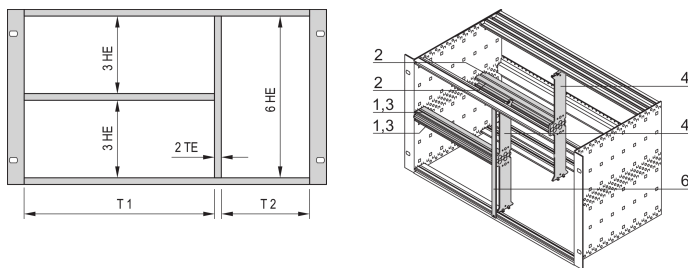

Combined Mounting Kit for Chassis, 42:40 HP

KATALOGNUMMER

24562-442

The combined mounting enable the option to split a 6 U high subrack or case in 2 x 3 U and 6 U sections. Different versions are available.

CERTIFICERINGER

FUNKTIONER

Designed to accept Euroboards (100 mm high) and double Euroboards (233.35 mm high)

Subdivision of the 6 U assembly area into: 2 x 3 U, 1 x 6 U

PRODUKTEGENSKABER

Pakke mængde: 1

Rack Width 1: 42HP

Rack Width 2: 40HP

Materiale: Aluminium; Zinc Alloy

Produktfamilie: EuropacPRO

Product Type: Mounting Kit

Rack Height: 6U

Type: Combined

Works With: Subracks

YDERLIGERE PRODUKTOPLYSNINGER