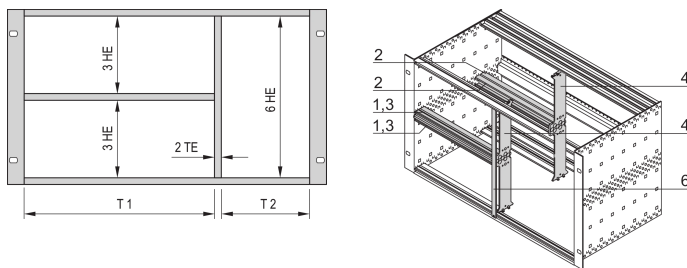

Combined Mounting Kit for Chassis, 63:19 HP

KATALOGNUMMER

24562-463

The combined mounting enable the option to split a 6 U high subrack or case in 2 x 3 U and 6 U sections. Different versions are available.

CERTIFICERINGER

FUNKTIONER

Designed to accept Euroboards (100 mm high) and double Euroboards (233.35 mm high)

Subdivision of the 6 U assembly area into: 2 x 3 U, 1 x 6 U

PRODUKTEGENSKABER

Pakke mængde: 1

Rack Width 1: 63HP

Rack Width 2: 19HP

Materiale: Aluminium; Zinc Alloy

Produktfamilie: EuropacPRO

Product Type: Mounting Kit

Rack Height: 6U

Type: Combined

Works With: Subracks

YDERLIGERE PRODUKTOPLYSNINGER