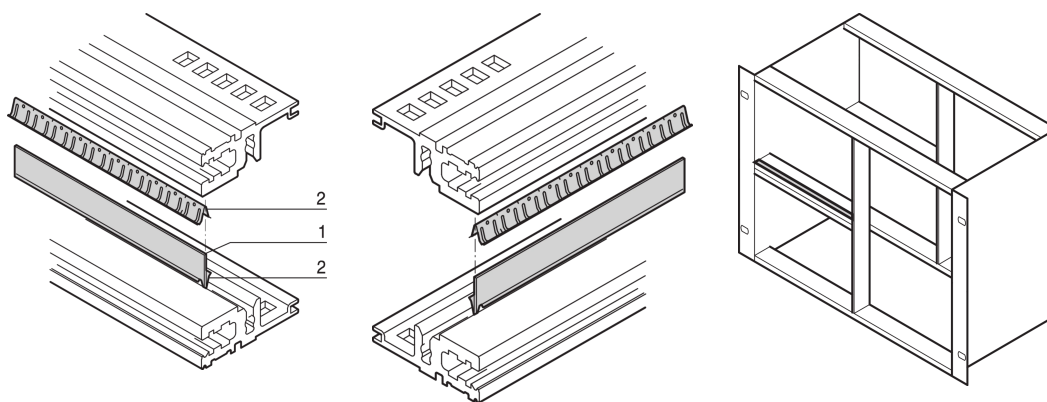

# EMC Shielding Kit, Between Horizontal Rails, Stainless Steel, 20 HP

## KATALOGNUMMER

24562-520

The contact strip makes contact between horizontal rails. If two horizontal rails are mounted one above the other, the seals plus a metal strip enable EMC shielding.

## FUNKTIONER

If two horizontal rails are mounted one above the other, the seals plus a metal strip enable EMC shielding

## PRODUKTEGENSKABER

Rack Width: 20HP

Pakke mængde: 1

Length: 107mm

Materiale: Stainless Steel; Aluminium

Produktfamilie: EuropacPRO

Product Type: Shielding Kit

Works With: Subracks