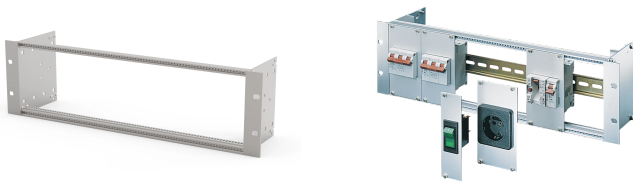

EuropacPRO 19" Subrack Kit for Power Distribution Module, Unshielded, 3 U, 84 HP, 115 mm

KATALOGNUMMER

24563-100

For mounting installation devices in accordance with DIN 43880 in sizes 1-3 with snap-in technology e.g. mounting sockets, circuit breakers or residual current circuit breaker. These can be fitted after the horizontal rail with lip DIN central rail (35/7.5) are fitted.

CERTIFICERINGER

FUNKTIONER

For mounting installation devices in accordance with DIN 43880 in sizes 1-3 with snap-in technology e.g. mounting sockets, circuit breakers or residual current circuit breaker. These can be fitted after the horizontal rail with lip DIN central rail (35/7.5) are fitted

Modular frame to accept e.g. power distribution modules

Internal and external dimensions in accordance with the IEC 60297-3-101 and IEEE 1101.1 standards

Aluminium side panels

Horizontal rails type "light"

PRODUKTEGENSKABER

Product Type: Subrack/Chassis

Rack Height: 3U

Rack Width: 84HP

Dybde: 115mm

For Mounting: Power Distribution Module

EMC Shielding: No

Static Load: 2.5kg