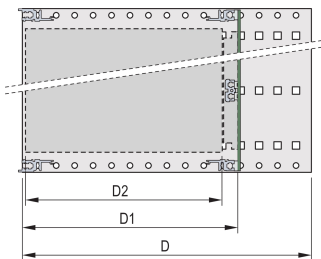

EuropacPRO 19" Subrack Kit for Backplane, Retrofit Shielding, 3 U, 175 mm

KATALOGNUMMER

24563-131

Non-shielded subrack for backplane mounting.

CERTIFICERINGER

FUNKTIONER

Subrack with side panel type F ("flexible"), front 19" bracket included, depth-adjustable 19" bracket sold separately (not included in items delivered)

Rear horizontal rail for backplane mounting with insulation strip

Aluminum construction

IP 20, in accordance with IEC 60529

Modifications such as cutouts, different finishes or dimensions available