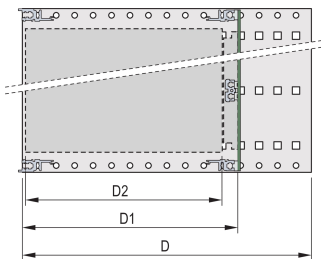

EuropacPRO 19" Subrack Kit for Backplane, Retrofit Shielding, 3 U, 235 mm

KATALOGNUMMER

24563-132

Non-shielded subrack for backplane mounting.

CERTIFICERINGER

FUNKTIONER

Subrack with side panel type F ("flexible"), front 19" bracket included, depth-adjustable 19" bracket sold separately (not included in items delivered)

Rear horizontal rail for backplane mounting with insulation strip

Aluminum construction

IP 20, in accordance with IEC 60529

Modifications such as cutouts, different finishes or dimensions available

Supplied as space-saving flat-pack

Horizontal rail type "light"

Internal and external dimensions in accordance with: IEC 60297-3-100, -101, IEEE 1101.1

PRODUKTEGENSKABER

Rack Height: 3U

Dybde: 235mm

Pakke mængde: 1

For Mounting: Backplane

Board Depth: 160mm; 220mm