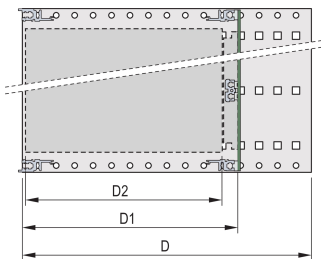

EuropacPRO 19" Subrack Kit for Backplane, Retrofit Shielding, 3 U, 355 mm

KATALOGNUMMER

24563-134

Non-shielded subrack for backplane mounting.

CERTIFICERINGER

FUNKTIONER

Subrack with side panel type F ("flexible"), front 19" bracket included, depth-adjustable 19" bracket sold separately (not included in items delivered)

Rear horizontal rail for backplane mounting with insulation strip

Aluminum construction

IP 20, in accordance with IEC 60529

Modifications such as cutouts, different finishes or dimensions available