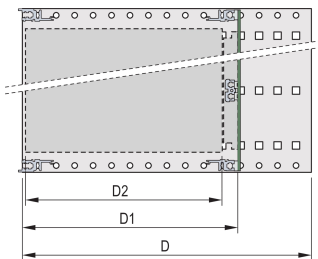

EuropacPRO 19" Subrack Kit for Backplane, Retrofit Shielding, 3 U, 415 mm

KATALOGNUMMER

24563-135

Non-shielded subrack for backplane mounting.

CERTIFICERINGER

FUNKTIONER

Subrack with side panel type F ("flexible"), front 19" bracket included, depth-adjustable 19" bracket sold separately (not included in items delivered)

Rear horizontal rail for backplane mounting with insulation strip

Aluminum construction

IP 20, in accordance with IEC 60529

Modifications such as cutouts, different finishes or dimensions available

Supplied as space-saving flat-pack

Horizontal rail type "light"

Internal and external dimensions in accordance with: IEC 60297-3-100, -101, IEEE 1101.1

PRODUKTEGENSKABER

Rack Height: 3U

Dybde: 415mm

Pakke mængde: 1

For Mounting: Backplane

Board Depth: 160mm; 220mm; 280mm; 340mm