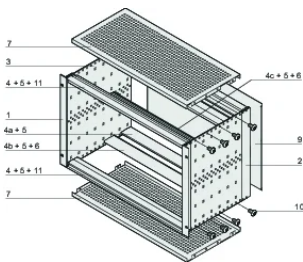

IP 20, in accordance with IEC 60529

Aluminum construction

Internal and external dimensions in accordance with: IEC 60297-3-100, -101, IEEE 1101.1

Rear horizontal rail for backplane mounting with insulation strip

Horizontal rail type "light"

PRODUKTEGENSKABER

Rack Height: 3U

Dybde (D): 295mm

Pakke mængde: 1

For Mounting: Backplane

Board Depth: 160mm; 220mm; 280mm

Gasket Type: Textile EMC

Håndtag inkluderet: No

Mounting: Rack

Complies With: IEC 60297-3-103

EMC Shielding: Yes

Finish: Anodized; Passivated

Materiale: Aluminium

Product Type: Subrack/Chassis

Rack Width: 84HP

Static Load: 11kg

Net Weight: 2.88kg

YDERLIGERE PRODUKTOPLYSNINGER

Individual configuration: broad range of variants in height, width and depth; guide rails for a wide variety of applications; interior options; accessories and mounting material.

DIAGRAMS