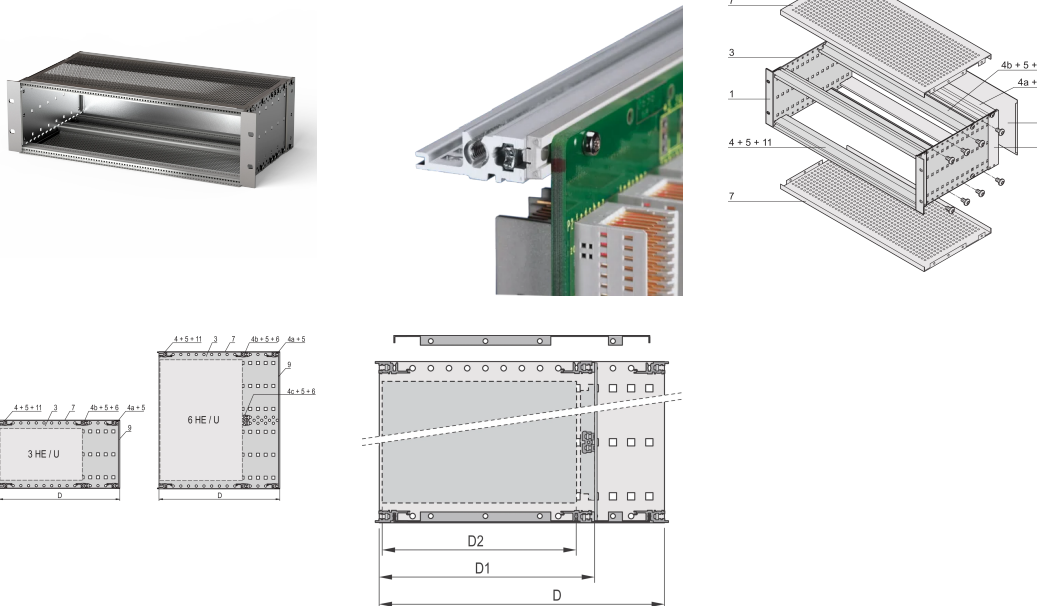

EuropacPRO 19" Subrack Kit for Backplane, Shielded, 3 U, 295 mm

KATALOGNUMMER

24563-143

EMC Shielded subrack for backplane mounting, rear side covered by a rear panel.

CERTIFICERINGER

FUNKTIONER

Subrack with side panel type F ("flexible"), front 19" bracket included, depth-adjustable 19" bracket sold separately (not included in items delivered)

Supplied as space-saving flat-pack

Modifications such as cutouts, different finishes or dimensions available

EMC of approximately 40 dB at 1 GHz, 30 dB at 2 GHz, assuming that the front is covered with shielded front panels, testing in accordance with VG 95373 part 15

IP 20, in accordance with IEC 60529

Aluminum construction

Internal and external dimensions in accordance with: IEC 60297-3-100, -101, IEEE 1101.1

Rear horizontal rail for backplane mounting with insulation strip

Horizontal rail type "light"

PRODUKTEGENSKABER

Rack Height: 3U

Dybde (D): 295mm

Pakke mængde: 1

For Mounting: Backplane

Board Depth: 160mm; 220mm; 280mm

Gasket Type: Textile EMC