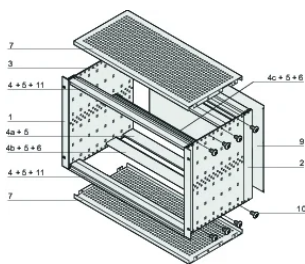

IP 20, in accordance with IEC 60529

Aluminum construction

Internal and external dimensions in accordance with: IEC 60297-3-100, -101, IEEE 1101.1

Rear horizontal rail for backplane mounting with insulation strip

Horizontal rail type "light"

PRODUKTEGENSKABER

Rack Height: 3U

Dybde (D): 355mm

Pakke mængde: 1

For Mounting: Backplane

Board Depth: 160mm; 220mm; 280mm

Gasket Type: Textile EMC

Håndtag inkluderet: No

Mounting: Rack

Complies With: IEC 60297-3-103

EMC Shielding: Yes

Finish: Anodized; Passivated

Materiale: Aluminium

Product Type: Subrack/Chassis

Rack Width: 84HP

Static Load: 11kg

Net Weight: 3.11kg

YDERLIGERE PRODUKTOPLYSNINGER

Individual configuration: broad range of variants in height, width and depth; guide rails for a wide variety of applications; interior options; accessories and mounting material.

DIAGRAMS