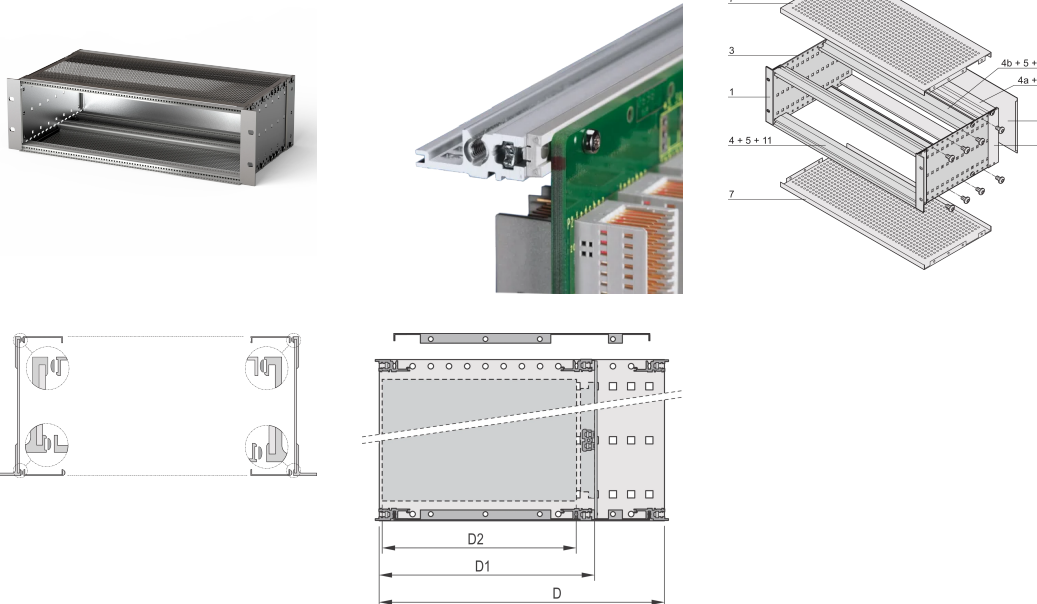

EuropacPRO 19" Subrack Kit for Backplane, Shielded, 3 U, 355 mm

KATALOGNUMMER

24563-144

EMC Shielded subrack for backplane mounting, rear side covered by a rear panel.

CERTIFICERINGER

FUNKTIONER

Subrack with side panel type F ("flexible"), front 19" bracket included, depth-adjustable 19" bracket sold separately (not included in items delivered)

Supplied as space-saving flat-pack

Modifications such as cutouts, different finishes or dimensions available

EMC of approximately 40 dB at 1 GHz, 30 dB at 2 GHz, assuming that the front is covered with shielded front panels, testing in accordance with VG 95373 part 15

IP 20, in accordance with IEC 60529

Aluminum construction

Internal and external dimensions in accordance with: IEC 60297-3-100, -101, IEEE 1101.1

Rear horizontal rail for backplane mounting with insulation strip

Horizontal rail type "light"

PRODUKTEGENSKABER

Rack Height: 3U

Dybde (D): 355mm

Pakke mængde: 1

For Mounting: Backplane

Board Depth: 160mm; 220mm; 280mm

Gasket Type: Textile EMC