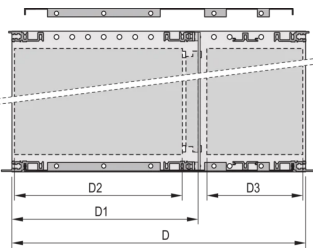

EuropacPRO 19" Subrack Kit for Backplane, Shielded, CompactPCI, 3 U, 275 mm

KATALOGNUMMER

24563-157

EMC Shielded subrack for backplane mounting, for CPCI application.

CERTIFICERINGER

FUNKTIONER

Subrack with side panel type F ("flexible") for CompactPCI plug-in units with high insertion and withdrawal forces

Aluminum construction

Rear horizontal rail for backplane mounting with insulation strip

Internal and external dimensions in accordance with: IEC 60297-3-100, -101, -102, -103, -104, IEEE 1101.1, IEEE 1101.10/11

Supplied as space-saving flat-pack

IP 20, in accordance with IEC 60529

Horizontal rail type "Heavy"

PRODUKTEGENSKABER

Rack Height: 3U

Dybde (D): 275mm

Rear I/O: Yes

Pakke mængde: 1