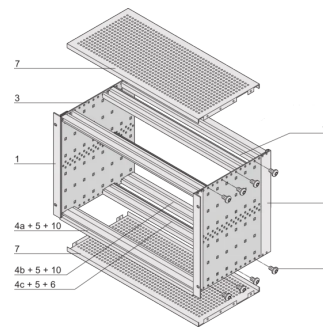

EuropacPRO 19" Subrack Kit for Backplane, Shielded, CompactPCI, 3 U, 275 mm

KATALOGNUMMER

24563-157

EMC Shielded subrack for backplane mounting, for CPCI application.

CERTIFICERINGER

FUNKTIONER

Subrack with side panel type F ("flexible") for CompactPCI plug-in units with high insertion and withdrawal forces

Aluminum construction

Rear horizontal rail for backplane mounting with insulation strip

Internal and external dimensions in accordance with: IEC 60297-3-100, -101, -102, -103, -104, IEEE 1101.1, IEEE 1101.10/11

Supplied as space-saving flat-pack

IP 20, in accordance with IEC 60529

Horizontal rail type "Heavy"

PRODUKTEGENSKABER

Rack Height: 3U

Dybde (D): 275mm

Rear I/O: Yes

Pakke mængde: 1

For Mounting: Backplane

Board Depth: 80mm; 160mm

Gasket Type: Textile EMC

Håndtag inkluderet: No

Mounting: Rack

Complies With: IEC 60297-3-103; IEEE 1101.10; IEEE 1101.11

EMC Shielding: Yes

Finish: Anodized; Passivated