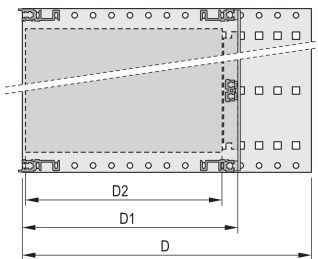

EuropacPRO 19" Subrack Kit for Backplane, Heavy, Retrofit Shielding, 3 U, 175 mm

KATALOGNUMMER

24563-161

Rear horizontal rail for backplane mounting with insulation strip

CERTIFICERINGER

FUNKTIONER

Horizontal rail type "Heavy"

Shock and Vibration resistance up to 5 g

IP 20, in accordance with IEC 60529

Shock and vibration tested to the German "Bahn" standards BN 411002, BN 411003

Internal and external dimensions in accordance with: IEC 60297-3-100, -101, IEEE 1101.1