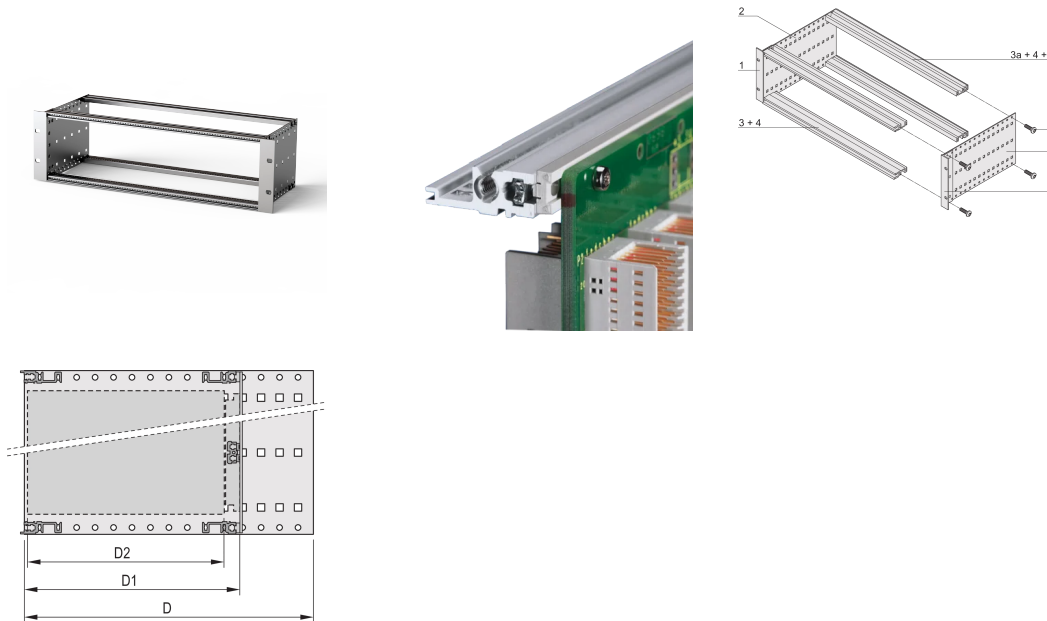

EuropacPRO 19" Subrack Kit for Backplane, Heavy, Retrofit Shielding, 3 U, 235 mm

KATALOGNUMMER

24563-162

Rear horizontal rail for backplane mounting with insulation strip

CERTIFICERINGER

FUNKTIONER

Horizontal rail type "Heavy"

Shock and Vibration resistance up to 5 g

IP 20, in accordance with IEC 60529

Shock and vibration tested to the German "Bahn" standards BN 411002, BN 411003

Internal and external dimensions in accordance with: IEC 60297-3-100, -101, IEEE 1101.1

Installed load up to 15 kg

Version without front handles

Supplied as space-saving flat-pack

PRODUKTEGENSKABER

Rack Height: 3U

Dybde: 235mm

Pakke mængde: 1

For Mounting: Backplane

Board Depth: 160mm; 220mm

Gasket Type: Textile EMC

Shock and Vibration Tolerance: 5g (force)

Håndtag inkluderet: No

Mounting: Rack

Complies With: IEC 60297-3-103

EMC Shielding: No

Finish: Anodized; Passivated