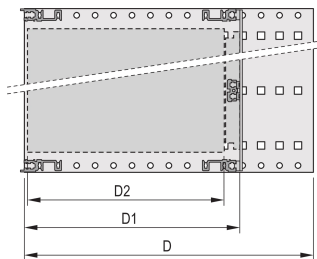

EuropacPRO 19" Subrack Kit for Backplane, Heavy, Retrofit Shielding, 3 U, 295 mm

KATALOGNUMMER

24563-163

Rear horizontal rail for backplane mounting with insulation strip

CERTIFICERINGER

FUNKTIONER

Horizontal rail type "Heavy"

Shock and Vibration resistance up to 5 g

IP 20, in accordance with IEC 60529

Shock and vibration tested to the German "Bahn" standards BN 411002, BN 411003

Internal and external dimensions in accordance with: IEC 60297-3-100, -101, IEEE 1101.1