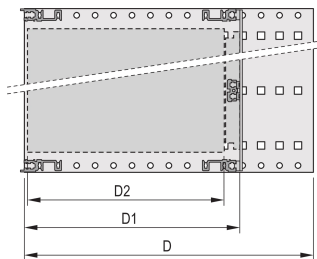

EuropacPRO 19" Subrack Kit for Backplane, Heavy, Retrofit Shielding, 3 U, 355 mm

KATALOGNUMMER

24563-164

Rear horizontal rail for backplane mounting with insulation strip

CERTIFICERINGER

FUNKTIONER

Horizontal rail type "Heavy"

Shock and Vibration resistance up to 5 g

IP 20, in accordance with IEC 60529

Shock and vibration tested to the German "Bahn" standards BN 411002, BN 411003

Internal and external dimensions in accordance with: IEC 60297-3-100, -101, IEEE 1101.1