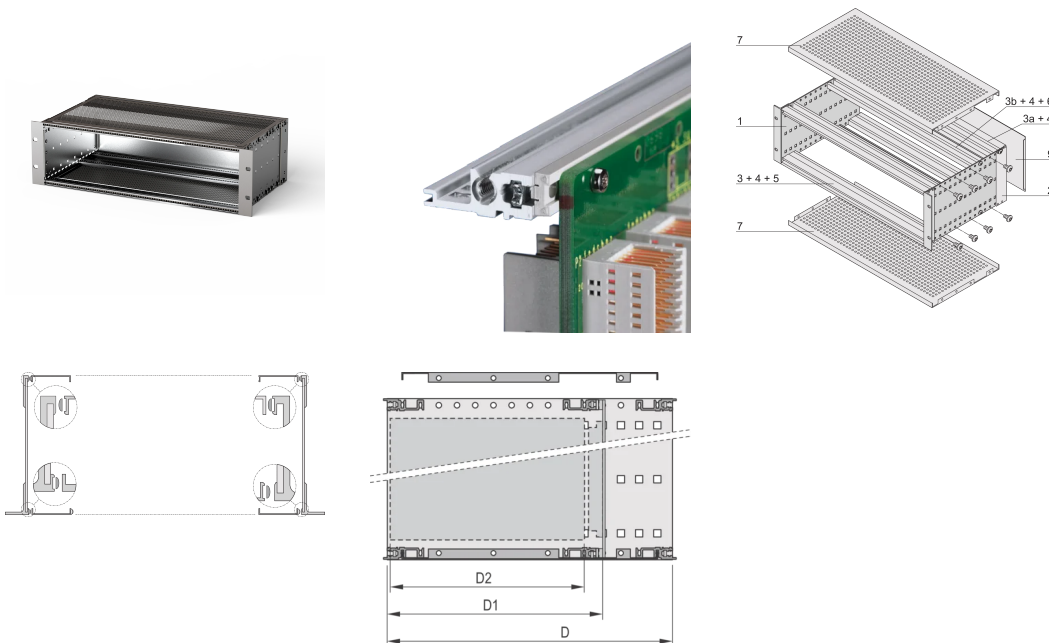

EuropacPRO 19" Subrack Kit for Backplane, Heavy, Shielded, 3 U, 235 mm

KATALOGNUMMER

24563-172

EMC Shielded subrack for backplane mounting, heavy version with tox welded side panels.

CERTIFICERINGER

FUNKTIONER

Subrack with side panel type H ("Heavy"), 19" bracket is firmly fixed to side panel (tox-cold welded)

Modifications such as cutouts, different finishes or dimensions available

Supplied as space-saving flat-pack

Aluminum construction

Horizontal rail type "Heavy"

Rear horizontal rail for backplane mounting with insulation strip

EMC of approximately 40 dB at 1 GHz, 30 dB at 2 GHz, assuming that the front is covered with shielded front panels, testing in accordance with VG 95373 part 15

Internal and external dimensions in accordance with: IEC 60297-3-100, -101, IEEE 1101.1

Shock and vibration tested to the German "Bahn" standards BN 411002, BN 411003

IP 20, in accordance with IEC 60529