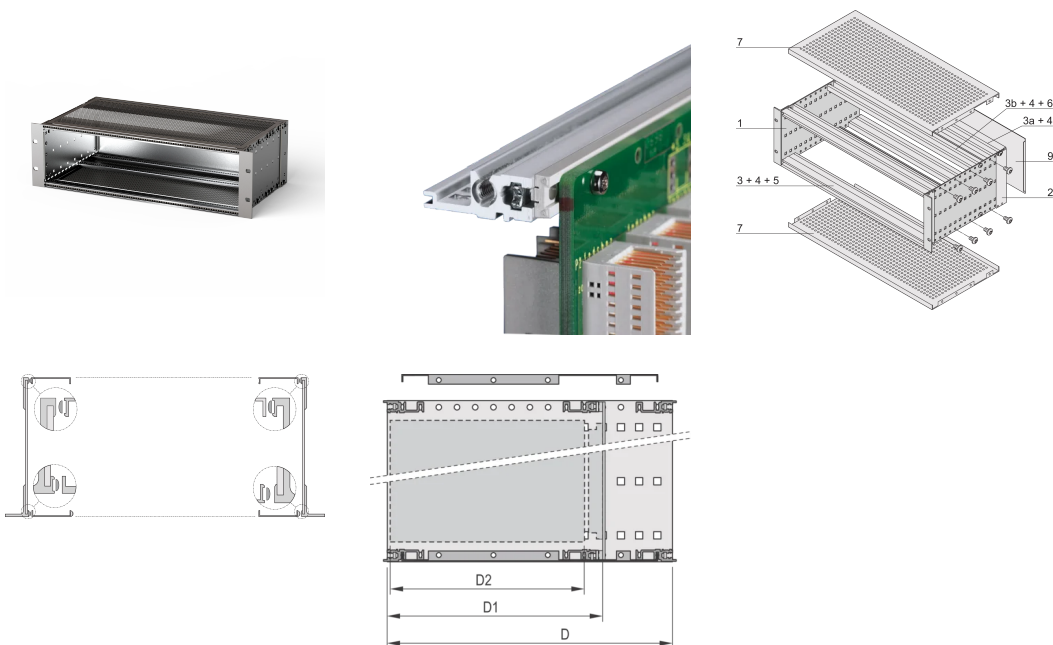

EuropacPRO 19" Subrack Kit for Backplane, Heavy, Shielded, 3 U, 295 mm

KATALOGNUMMER

24563-173

EMC Shielded subrack for backplane mounting, heavy version with tox welded side panels.

CERTIFICERINGER

FUNKTIONER

Subrack with side panel type H ("Heavy"), 19" bracket is firmly fixed to side panel (tox-cold welded)

Modifications such as cutouts, different finishes or dimensions available

Supplied as space-saving flat-pack

Aluminum construction

Horizontal rail type "Heavy"

Rear horizontal rail for backplane mounting with insulation strip

EMC of approximately 40 dB at 1 GHz, 30 dB at 2 GHz, assuming that the front is covered with shielded front panels, testing in accordance with VG 95373 part 15

Internal and external dimensions in accordance with: IEC 60297-3-100, -101, IEEE 1101.1

Shock and vibration tested to the German "Bahn" standards BN 411002, BN 411003

IP 20, in accordance with IEC 60529