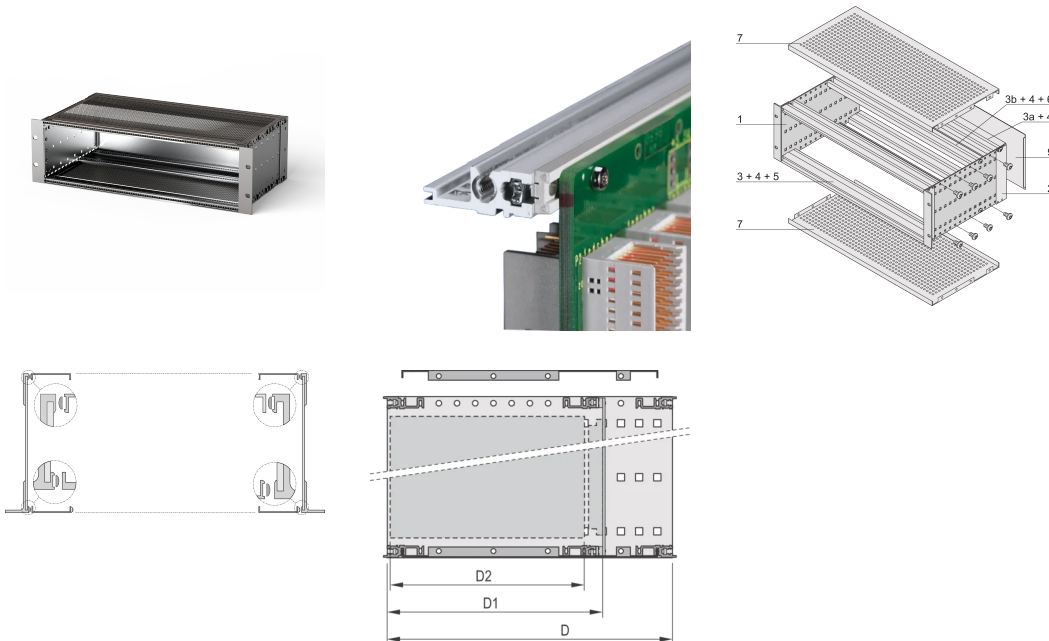

# EuropacPRO 19" Subrack Kit for Backplane, Heavy, Shielded, 3 U, 355 mm

## KATALOGNUMMER

24563-174

EMC Shielded subrack for backplane mounting, heavy version with tox welded side panels.

## FUNKTIONER

Subrack with side panel type H ("Heavy"), 19" bracket is firmly fixed to side panel (tox-cold welded)

Modifications such as cutouts, different finishes or dimensions available

Supplied as space-saving flat-pack

## PRODUKTEGENSKABER

---

Rack Height: 3U

Dybde (D): 355mm

Pakke mængde: 1

For Mounting: Backplane

Board Depth: 160mm; 220mm; 280mm

Gasket Type: Textile EMC