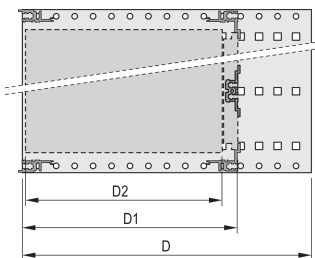

EuropacPRO 19" Subrack Kit for DIN Connector, Retrofit Shielding, 3 U, 235 mm

KATALOGNUMMER

24563-192

Non-shielded subrack for Din Connector mounting EN 60603-2 (DIN 41612).

CERTIFICERINGER

FUNKTIONER

Subrack with side panel type F ("flexible"), front 19" bracket included, depth-adjustable 19" bracket sold separately (not included in items delivered)

Aluminum construction

IP 20, in accordance with IEC 60529

Internal and external dimensions in accordance with: IEC 60297-3-100, -101, IEEE 1101.1

Rear horizontal rails for connector mounting (IEC 60603-2 / DIN 41612)