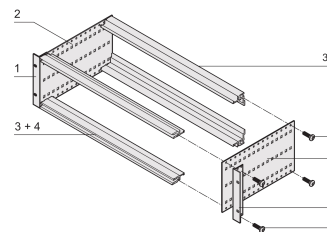

EuropacPRO 19" Subrack Kit for DIN Connector, Retrofit Shielding, 3 U, 235 mm

KATALOGNUMMER

24563-192

Non-shielded subrack for Din Connector mounting EN 60603-2 (DIN 41612).

CERTIFICERINGER

FUNKTIONER

Subrack with side panel type F ("flexible"), front 19" bracket included, depth-adjustable 19" bracket sold separately (not included in items delivered)

Aluminum construction

IP 20, in accordance with IEC 60529

Internal and external dimensions in accordance with: IEC 60297-3-100, -101, IEEE 1101.1

Rear horizontal rails for connector mounting (IEC 60603-2 / DIN 41612)