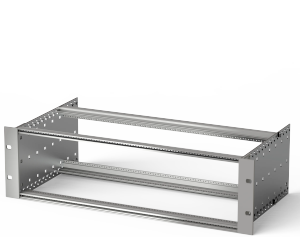

EuropacPRO 19" Subrack Kit for DIN Connector, Retrofit Shielding, 3 U, 235 mm

KATALOGNUMMER

24563-192

Non-shielded subrack for Din Connector mounting EN 60603-2 (DIN 41612).

CERTIFICERINGER

FUNKTIONER

Subrack with side panel type F ("flexible"), front 19" bracket included, depth-adjustable 19" bracket sold separately (not included in items delivered)

Aluminum construction

IP 20, in accordance with IEC 60529

Internal and external dimensions in accordance with: IEC 60297-3-100, -101, IEEE 1101.1

Rear horizontal rails for connector mounting (IEC 60603-2 / DIN 41612)