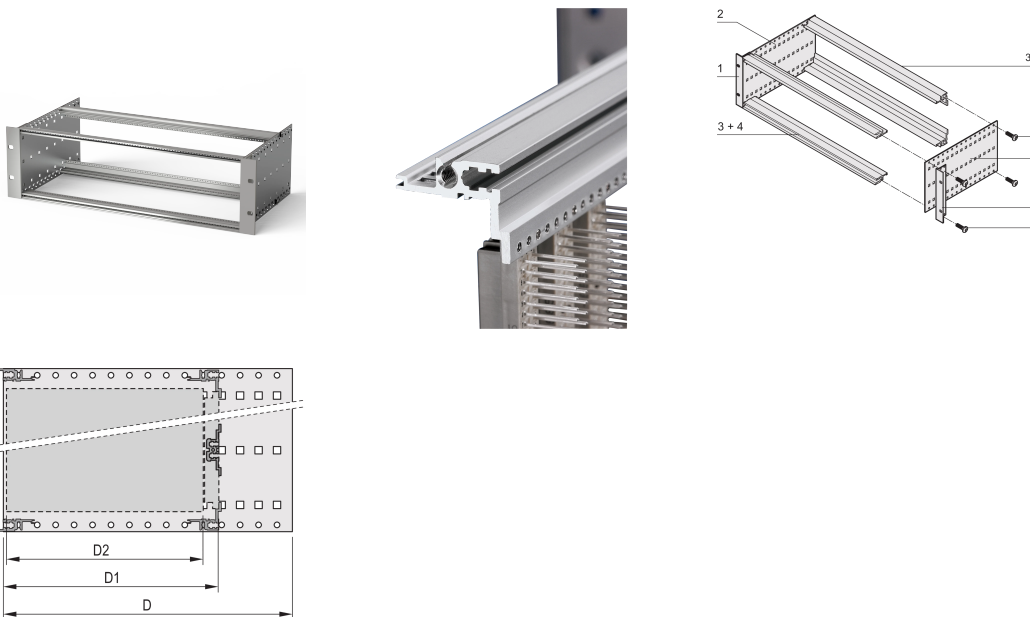

EuropacPRO 19" Subrack Kit for DIN Connector, Retrofit Shielding, 3 U, 295 mm

KATALOGNUMMER

24563-193

Non-shielded subrack for Din Connector mounting EN 60603-2 (DIN 41612).

CERTIFICERINGER

FUNKTIONER

Subrack with side panel type F ("flexible"), front 19" bracket included, depth-adjustable 19" bracket sold separately (not included in items delivered)

Aluminum construction

IP 20, in accordance with IEC 60529

Internal and external dimensions in accordance with: IEC 60297-3-100, -101, IEEE 1101.1

Rear horizontal rails for connector mounting (IEC 60603-2 / DIN 41612)