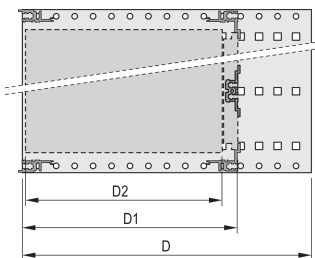

EuropacPRO 19" Subrack Kit for DIN Connector, Retrofit Shielding, 3 U, 355 mm

KATALOGNUMMER

24563-194

Non-shielded subrack for Din Connector mounting EN 60603-2 (DIN 41612).

CERTIFICERINGER

FUNKTIONER

Subrack with side panel type F ("flexible"), front 19" bracket included, depth-adjustable 19" bracket sold separately (not included in items delivered)

Aluminum construction

IP 20, in accordance with IEC 60529

Internal and external dimensions in accordance with: IEC 60297-3-100, -101, IEEE 1101.1

Rear horizontal rails for connector mounting (IEC 60603-2 / DIN 41612)

Modifications such as cutouts, different finishes or dimensions available

Supplied as space-saving flat-pack

Horizontal rail type "light"

PRODUKTEGENSKABER

Rack Height: 3U

Dybde: 355mm

Pakke mængde: 1

For Mounting: DIN Connector

Board Depth: 160mm; 220mm; 280mm; 340mm

Gasket Type: Stainless Steel EMC (retrofittable)

Håndtag inkluderet: No

Mounting: Rack

Complies With: IEC 60297-3-103

EMC Shielding: No

Finish: Anodized; Passivated

Materiale: Aluminium