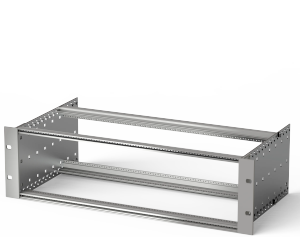

EuropacPRO 19" Subrack Kit for DIN Connector, Retrofit Shielding, 3 U, 355 mm

KATALOGNUMMER

24563-194

Non-shielded subrack for Din Connector mounting EN 60603-2 (DIN 41612).

CERTIFICERINGER

FUNKTIONER

Subrack with side panel type F ("flexible"), front 19" bracket included, depth-adjustable 19" bracket sold separately (not included in items delivered)

Modifications such as cutouts, different finishes or dimensions available

Supplied as space-saving flat-pack

Horizontal rail type "light"

PRODUKTEGENSKABER

Rack Height: 3U

Dybde: 355mm

Pakke mængde: 1

For Mounting: DIN Connector

Board Depth: 160mm; 220mm; 280mm; 340mm

Gasket Type: Stainless Steel EMC (retrofittable)

Håndtag inkluderet: No

Mounting: Rack

Complies With: IEC 60297-3-103

EMC Shielding: No

Finish: Anodized; Passivated

Materiale: Aluminium