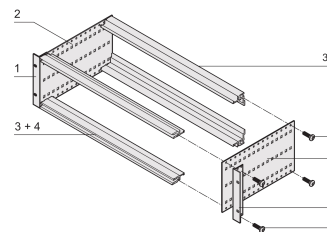

EuropacPRO 19" Subrack Kit for DIN Connector, Retrofit Shielding, 3 U, 355 mm

KATALOGNUMMER

24563-194

Non-shielded subrack for Din Connector mounting EN 60603-2 (DIN 41612).

CERTIFICERINGER

FUNKTIONER

Subrack with side panel type F ("flexible"), front 19" bracket included, depth-adjustable 19" bracket sold separately (not included in items delivered)

Aluminum construction

IP 20, in accordance with IEC 60529

Internal and external dimensions in accordance with: IEC 60297-3-100, -101, IEEE 1101.1

Rear horizontal rails for connector mounting (IEC 60603-2 / DIN 41612)

Modifications such as cutouts, different finishes or dimensions available

Supplied as space-saving flat-pack

Horizontal rail type "light"

PRODUKTEGENSKABER

Rack Height: 3U

Dybde: 355mm

Pakke mængde: 1

For Mounting: DIN Connector

Board Depth: 160mm; 220mm; 280mm; 340mm

Gasket Type: Stainless Steel EMC (retrofittable)

Håndtag inkluderet: No

Mounting: Rack

Complies With: IEC 60297-3-103

EMC Shielding: No

Finish: Anodized; Passivated

Materiale: Aluminium