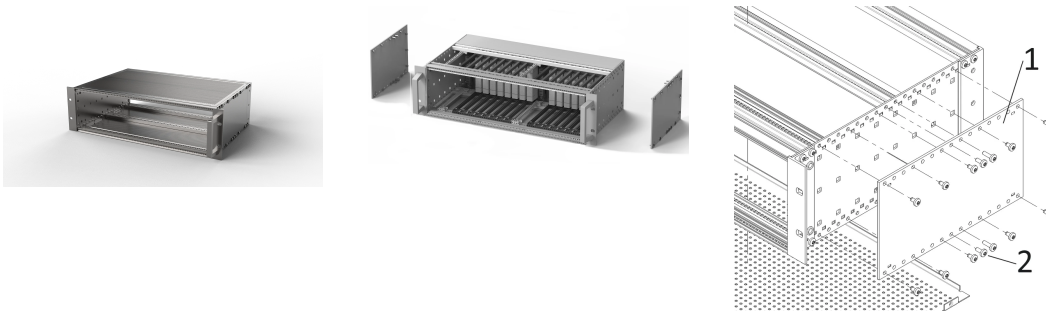

# EuropacPRO Advanced EMC Side Panel Cover, 4U, 295 mm

## KATALOGNUMMER

**24563-267**

Aluminium Side panel 3mm to increase the EMC shielding effect of the subrack by covering the not needed cut-outs.

## FUNKTIONER

Side panel covers for increased lateral RF shielding

Assembled on the outside of the standard side panel

Assembly material included

## YDERLIGERE PRODUKTOPLYSNINGER

Side panel and 19" bracket are tox-cold welded together. toxen = Clinching technique, without add aids. This takes place with special tools and high pressure.

9 U version available on request.