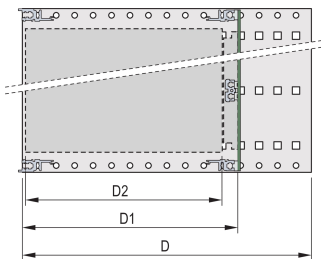

EuropacPRO 19" Subrack Kit for Backplane, Retrofit Shielding, 6 U, 235 mm

KATALOGNUMMER

24563-432

Non-shielded subrack for backplane mounting.

CERTIFICERINGER

FUNKTIONER

Subrack with side panel type F ("flexible"), front 19" bracket included, depth-adjustable 19" bracket sold separately (not included in items delivered)

Rear horizontal rail for backplane mounting with insulation strip

Aluminum construction

IP 20, in accordance with IEC 60529

Modifications such as cutouts, different finishes or dimensions available

Supplied as space-saving flat-pack

Horizontal rail type "light"

Internal and external dimensions in accordance with: IEC 60297-3-100, -101, IEEE 1101.1

PRODUKTEGENSKABER

Rack Height: 6U

Dybde: 235mm

Pakke mængde: 1

For Mounting: Backplane

Board Depth: 160mm; 220mm