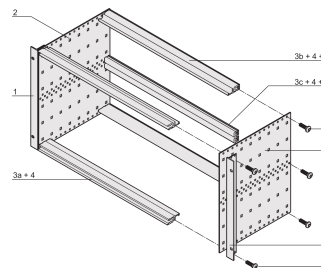

EuropacPRO 19" Subrack Kit for Backplane, Retrofit Shielding, 6 U, 355 mm

KATALOGNUMMER

24563-434

Non-shielded subrack for backplane mounting.

CERTIFICERINGER

FUNKTIONER

Subrack with side panel type F ("flexible"), front 19" bracket included, depth-adjustable 19" bracket sold separately (not included in items delivered)

Rear horizontal rail for backplane mounting with insulation strip

Aluminum construction

IP 20, in accordance with IEC 60529

Modifications such as cutouts, different finishes or dimensions available

Supplied as space-saving flat-pack

Horizontal rail type "light"

Internal and external dimensions in accordance with: IEC 60297-3-100, -101, IEEE 1101.1

PRODUKTEGENSKABER

Rack Height: 6U

Dybde: 355mm

Pakke mængde: 1

For Mounting: Backplane

Board Depth: 160mm; 220mm; 280mm; 340mm

Gasket Type: Stainless Steel EMC (retrofittable)

Håndtag inkluderet: No

Mounting: Rack

Complies With: IEC 60297-3-103

EMC Shielding: No

Finish: Anodized; Passivated

Materiale: Aluminium

Product Type: Subrack/Chassis