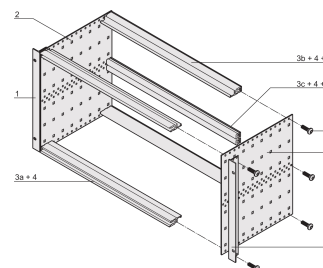

EuropacPRO 19" Subrack Kit for Backplane, Retrofit Shielding, 6 U, 415 mm

KATALOGNUMMER

24563-435

Non-shielded subrack for backplane mounting.

CERTIFICERINGER

FUNKTIONER

Subrack with side panel type F ("flexible"), front 19" bracket included, depth-adjustable 19" bracket sold separately (not included in items delivered)

Rear horizontal rail for backplane mounting with insulation strip

Aluminum construction

IP 20, in accordance with IEC 60529

Modifications such as cutouts, different finishes or dimensions available

Supplied as space-saving flat-pack

Horizontal rail type "light"

Internal and external dimensions in accordance with: IEC 60297-3-100, -101, IEEE 1101.1

PRODUKTEGENSKABER

Rack Height: 6U

Dybde: 415mm

Pakke mængde: 1

For Mounting: Backplane

Board Depth: 160mm; 220mm; 280mm; 340mm

Gasket Type: Stainless Steel EMC (retrofittable)

Håndtag inkluderet: No

Mounting: Rack

Complies With: IEC 60297-3-103

EMC Shielding: No

Finish: Anodized; Passivated

Materiale: Aluminium

Product Type: Subrack/Chassis