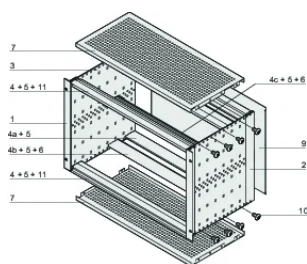

PRODUKTEGENSKABER

Rack Height: 6U

Dybde (D): 355mm

Pakke mængde: 1

For Mounting: Backplane

Board Depth: 160mm; 220mm; 280mm

Gasket Type: Textile EMC

Håndtag inkluderet: No

Mounting: Rack

Complies With: IEC 60297-3-103

EMC Shielding: Yes

Finish: Anodized; Passivated

Materiale: Aluminium

Product Type: Subrack/Chassis

Rack Width: 84HP

Static Load: 11kg

Net Weight: 4.34kg

YDERLIGERE PRODUKTOPLYSNINGER

Individual configuration: broad range of variants in height, width and depth; guide rails for a wide variety of applications; interior options; accessories and mounting material.

DIAGRAMS

ADVARSEL

---

nVent-produkter skal kun installeres og anvendes som angivet i nVents produktvejledninger og træningsmaterialer. Vejledninger er tilgængelige på www.nvent.com og hos din nVent kundeservicerepræsentant. Forkert installation, misbrug, fejlanvendelse eller anden undladelse af fuldt ud at følge nVents instruktioner og advarsler kan medføre funktionsfejl, materielle skader, alvorlige personskader eller død og/eller ugyldiggøre din garanti.