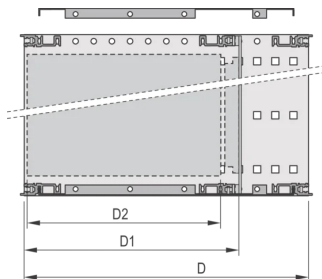

EuropacPRO 19" Subrack Kit for Backplane, Shielded, CompactPCI, 6 U, 235 mm

KATALOGNUMMER

24563-452

EMC Shielded subrack for backplane mounting, for CPCI application.

CERTIFICERINGER

FUNKTIONER

Subrack with side panel type F ("flexible") for CompactPCI plug-in units with high insertion and withdrawal forces

Aluminum construction

Rear horizontal rail for backplane mounting with insulation strip

Internal and external dimensions in accordance with: IEC 60297-3-100, -101, -102, -103, -104, IEEE 1101.1, IEEE 1101.10/11

Supplied as space-saving flat-pack

IP 20, in accordance with IEC 60529

Horizontal rail type "Heavy"

PRODUKTEGENSKABER

Rack Height: 6U

Dybde (D): 235mm

Pakke mængde: 1

For Mounting: Backplane