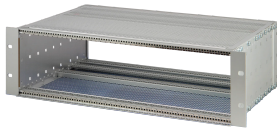

EuropacPRO 19" Subrack Kit for Backplane, Shielded, CompactPCI, 6 U, 235 mm

KATALOGNUMMER

24563-452

EMC Shielded subrack for backplane mounting, for CPCI application.

CERTIFICERINGER

FUNKTIONER

Subrack with side panel type F ("flexible") for CompactPCI plug-in units with high insertion and withdrawal forces

Aluminum construction

Rear horizontal rail for backplane mounting with insulation strip

Internal and external dimensions in accordance with: IEC 60297-3-100, -101, -102, -103, -104, IEEE 1101.1, IEEE 1101.10/11

Modifications such as cutouts, different finishes or dimensions available

EMC of approximately 40 dB at 1 GHz, 30 dB at 2 GHz, assuming that the front is covered with shielded front panels, testing in accordance with VG 95373 part 15

Supplied as space-saving flat-pack

IP 20, in accordance with IEC 60529

Horizontal rail type "Heavy"

PRODUKTEGENSKABER

Rack Height: 6U

Dybde (D): 235mm

Pakke mængde: 1

For Mounting: Backplane