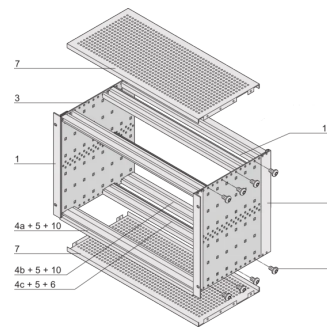

EuropacPRO 19" Subrack Kit for Backplane, Shielded, CompactPCI, 6 U, 235 mm

KATALOGNUMMER

24563-452

EMC Shielded subrack for backplane mounting, for CPCI application.

CERTIFICERINGER

FUNKTIONER

Subrack with side panel type F ("flexible") for CompactPCI plug-in units with high insertion and withdrawal forces

Aluminum construction

Rear horizontal rail for backplane mounting with insulation strip

Internal and external dimensions in accordance with: IEC 60297-3-100, -101, -102, -103, -104, IEEE 1101.1, IEEE 1101.10/11

Supplied as space-saving flat-pack

IP 20, in accordance with IEC 60529

Horizontal rail type "Heavy"

PRODUKTEGENSKABER

Rack Height: 6U

Dybde (D): 235mm

Pakke mængde: 1

For Mounting: Backplane

Board Depth: 160mm

Gasket Type: Textile EMC

Håndtag inkluderet: No

Mounting: Rack

Complies With: IEC 60297-3-103; IEEE 1101.10

EMC Shielding: Yes

Finish: Anodized; Passivated

Materiale: Aluminium