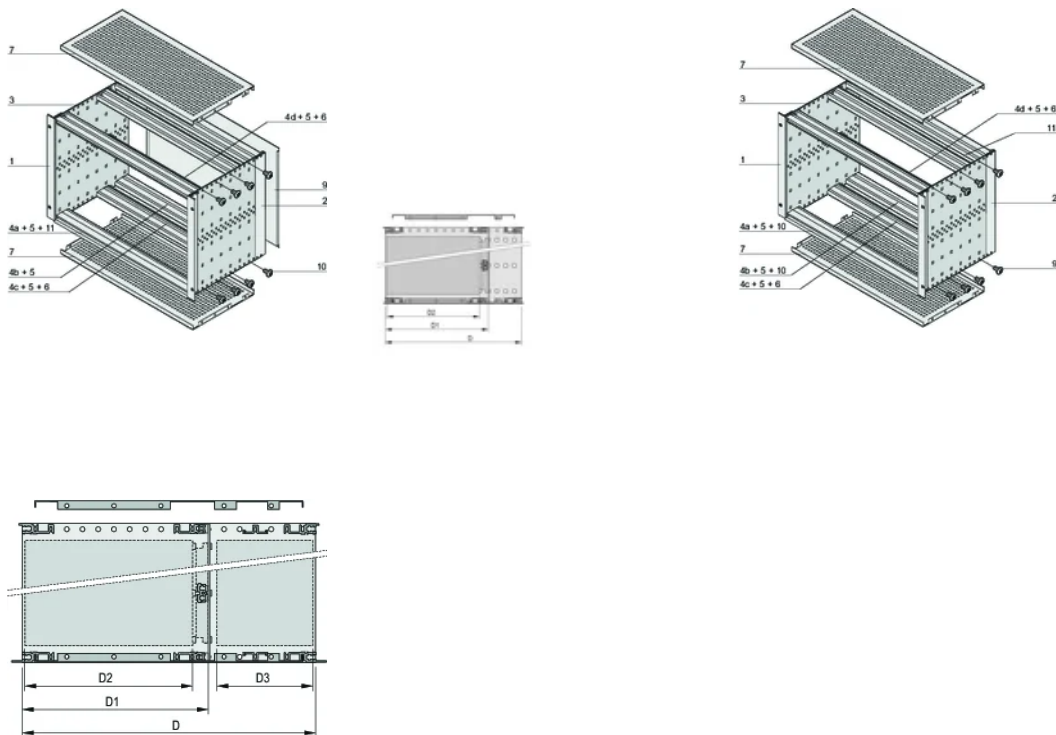

DIAGRAMS

ADVARSEL

nVent-produkter skal kun installeres og anvendes som angivet i nVents produktvejledninger og træningsmaterialer. Vejledninger er tilgængelige på www.nvent.com og hos din nVent kundeservicerepræsentant. Forkert installation, misbrug, fejlanvendelse eller anden unkladelse af fuldt ud at følge nVents instruktioner og advarsler kan medføre funktionsfejl, materielle skader, alvorlige personskader eller død og/eller ugyldiggøre din garanti.

North America

All locations
+1.763.422.2661
Chat with us:
nvent.com/schroff

Europe

Straubenhardt, Germany
+49.7082.794.0
Betschdorf, France
+33.3.88.90.64.90
Warsaw, Poland
+48.22.209.98.35
Assago, Italy
+39.02.932.7141
Chat with us:
nvent.com/schroff

Asia

Shanghai, China
+86.21.2412.6943
Qingdao, China
+86.532.8771.6101
Singapore
+65.6768.5800
Shin-Yokohama, Japan
+81.45.476.0271
Chat with us:
nvent.com/schroff

Middle East & India

Dubai, United Arab Emirates
+971.4.378.1700
Bangalore, India
+91.80.6715.2001
Istanbul, Turkey
+90.216.250.7374
Chat with us:
nvent.com/schroff

Vores kraftfulde portefølje af mærker:

CADDY ERICO HOFFMAN ILSCO SCHROFF TRACHTE