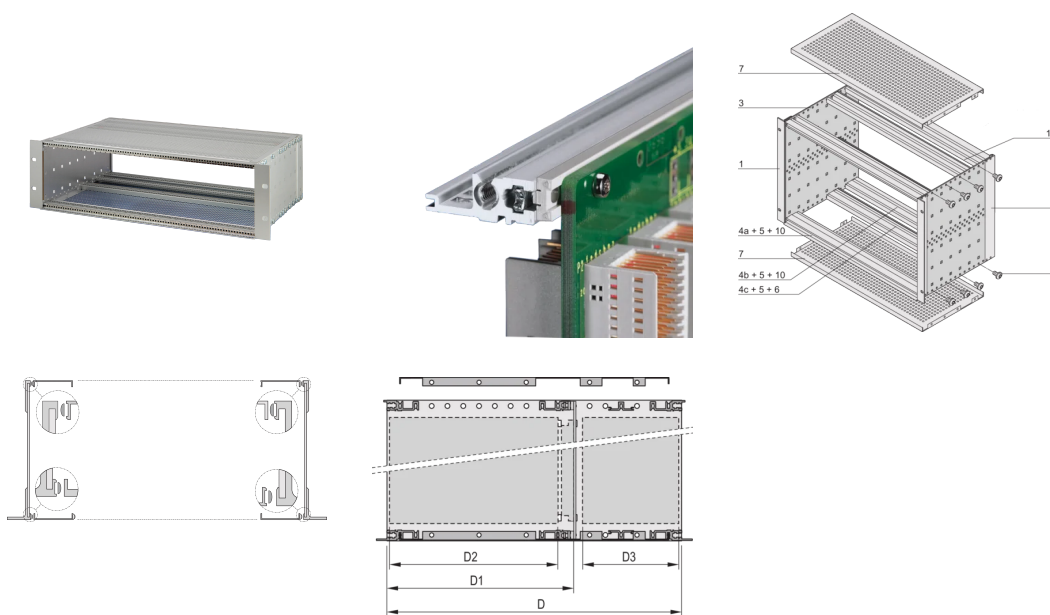

EuropacPRO 19" Subrack Kit for Backplane, Shielded, CompactPCI, 6 U, 275 mm

KATALOGNUMMER

24563-457

EMC Shielded subrack for backplane mounting, for CPCI application.

CERTIFICERINGER

FUNKTIONER

Subrack with side panel type F ("flexible") for CompactPCI plug-in units with high insertion and withdrawal forces

Aluminum construction

Rear horizontal rail for backplane mounting with insulation strip

Internal and external dimensions in accordance with: IEC 60297-3-100, -101, -102, -103, -104, IEEE 1101.1, IEEE 1101.10/11

Supplied as space-saving flat-pack

IP 20, in accordance with IEC 60529

Horizontal rail type "Heavy"

PRODUKTEGENSKABER

Rack Height: 6U

Dybde (D): 275mm

Rear I/O: Yes

Pakke mængde: 1

For Mounting: Backplane

Board Depth: 80mm; 160mm

Gasket Type: Textile EMC

Håndtag inkluderet: No

Mounting: Rack

Complies With: IEC 60297-3-103; IEEE 1101.10; IEEE 1101.11

EMC Shielding: Yes

Finish: Anodized; Passivated