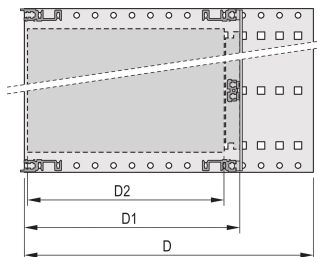

EuropacPRO 19" Subrack Kit for Backplane, Heavy, Retrofit Shielding, 6 U, 355 mm

KATALOGNUMMER

24563-464

Rear horizontal rail for backplane mounting with insulation strip

CERTIFICERINGER

FUNKTIONER

Horizontal rail type "Heavy"

Shock and Vibration resistance up to 5 g

IP 20, in accordance with IEC 60529

Shock and vibration tested to the German "Bahn" standards BN 411002, BN 411003

Internal and external dimensions in accordance with: IEC 60297-3-100, -101, IEEE 1101.1