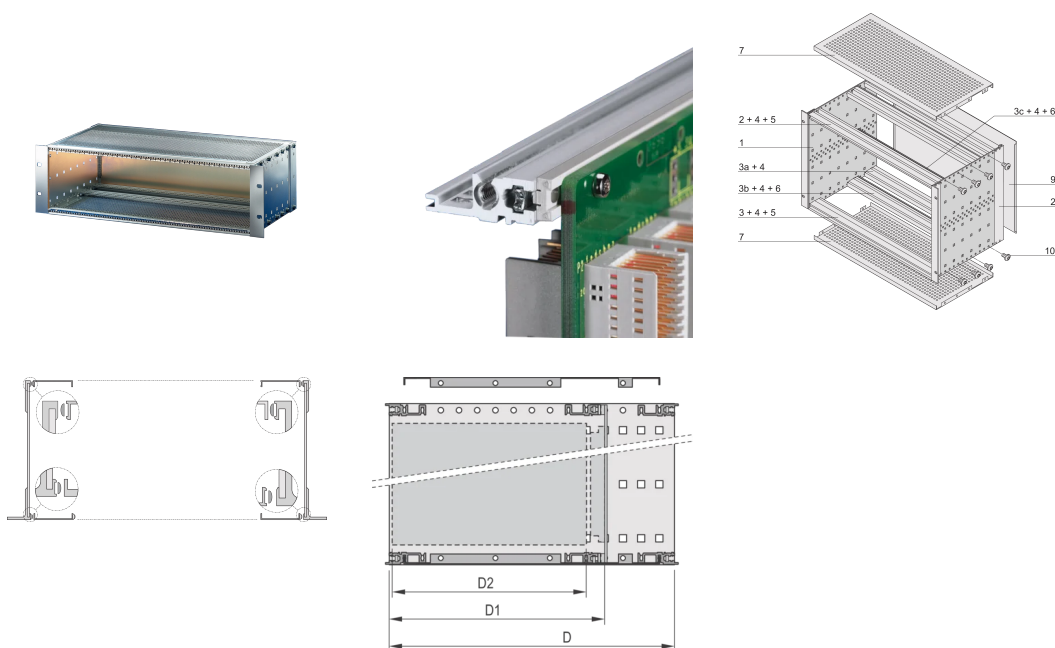

EuropacPRO 19" Subrack Kit for Backplane, Heavy, Shielded, 6 U, 235 mm

KATALOGNUMMER

24563-472

EMC Shielded subrack for backplane mounting, heavy version with tox welded side panels.

CERTIFICERINGER

FUNKTIONER

Subrack with side panel type H ("Heavy"), 19" bracket is firmly fixed to side panel (tox-cold welded)

Modifications such as cutouts, different finishes or dimensions available

Supplied as space-saving flat-pack

Aluminum construction

Horizontal rail type "Heavy"

Rear horizontal rail for backplane mounting with insulation strip

EMC of approximately 40 dB at 1 GHz, 30 dB at 2 GHz, assuming that the front is covered with shielded front panels, testing in accordance with VG 95373 part 15

Internal and external dimensions in accordance with: IEC 60297-3-100, -101, IEEE 1101.1

Shock and vibration tested to the German "Bahn" standards BN 411002, BN 411003

IP 20, in accordance with IEC 60529