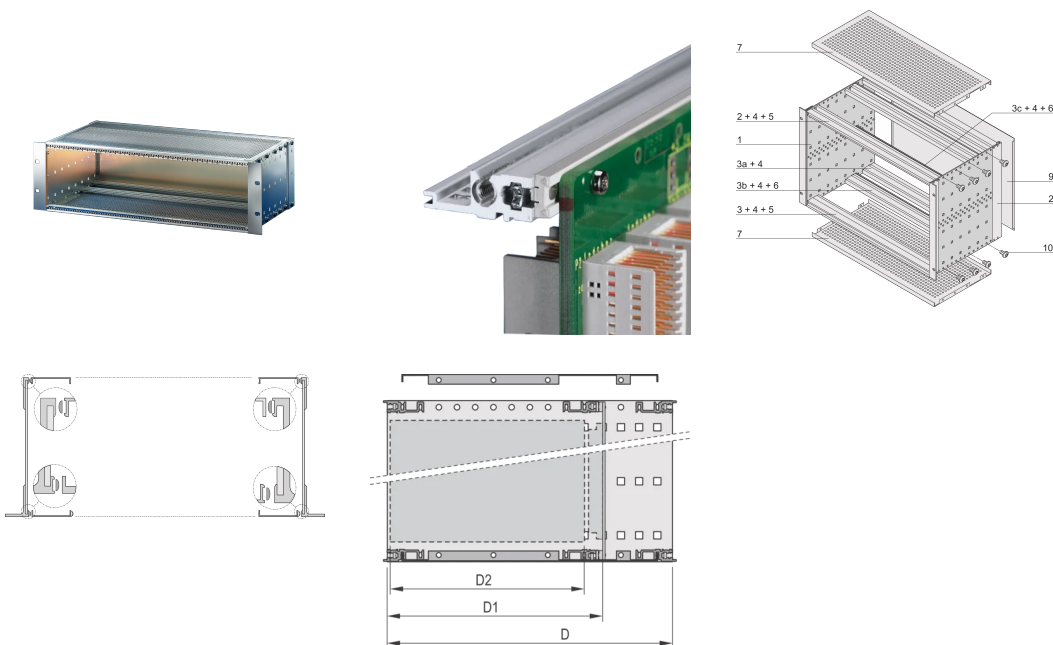

EuropacPRO 19" Subrack Kit for Backplane, Heavy, Shielded, 6 U, 295 mm

KATALOGNUMMER

24563-473

EMC Shielded subrack for backplane mounting, heavy version with tox welded side panels.

CERTIFICERINGER

FUNKTIONER

Subrack with side panel type H ("Heavy"), 19" bracket is firmly fixed to side panel (tox-cold welded)

Modifications such as cutouts, different finishes or dimensions available

Supplied as space-saving flat-pack

Aluminum construction

Horizontal rail type "Heavy"

Rear horizontal rail for backplane mounting with insulation strip

EMC of approximately 40 dB at 1 GHz, 30 dB at 2 GHz, assuming that the front is covered with shielded front panels, testing in accordance with VG 95373 part 15

Internal and external dimensions in accordance with: IEC 60297-3-100, -101, IEEE 1101.1

Shock and vibration tested to the German "Bahn" standards BN 411002, BN 411003

IP 20, in accordance with IEC 60529