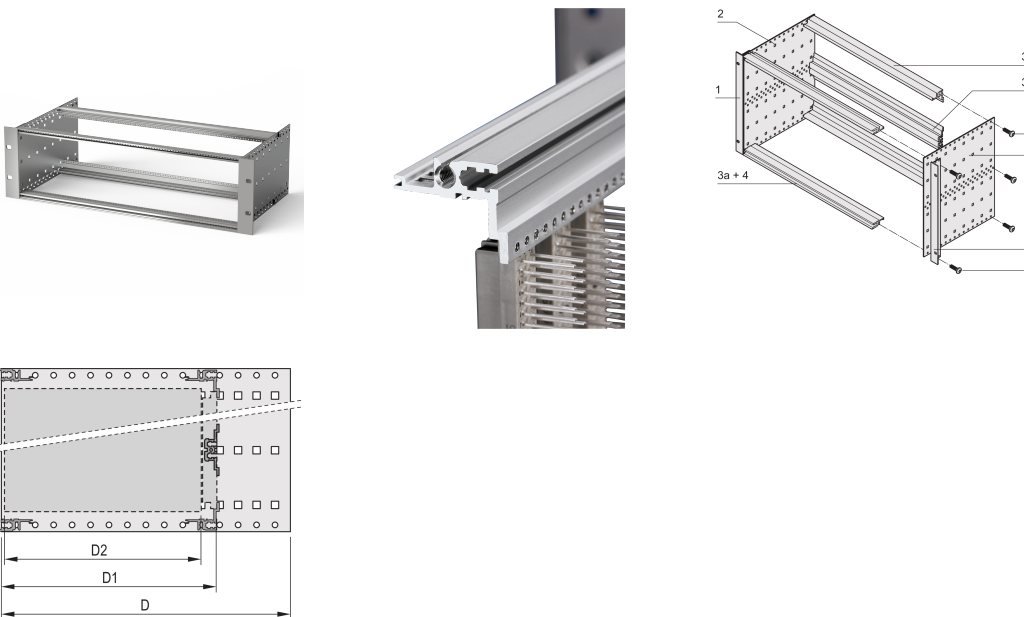

EuropacPRO 19" Subrack Kit for DIN Connector, Retrofit Shielding, 6 U, 295 mm

KATALOGNUMMER

24563-493

Non-shielded subrack for Din Connector mounting EN 60603-2 (DIN 41612).

CERTIFICERINGER

FUNKTIONER

Subrack with side panel type F ("flexible"), front 19" bracket included, depth-adjustable 19" bracket sold separately (not included in items delivered)

Aluminum construction

IP 20, in accordance with IEC 60529

Internal and external dimensions in accordance with: IEC 60297-3-100, -101, IEEE 1101.1

Rear horizontal rails for connector mounting (IEC 60603-2 / DIN 41612)

Modifications such as cutouts, different finishes or dimensions available

Supplied as space-saving flat-pack

Horizontal rail type "light"

PRODUKTEGENSKABER

Rack Height: 6U

Dybde: 295mm

Pakke mængde: 1

For Mounting: DIN Connector

Board Depth: 160mm; 220mm; 280mm

Gasket Type: Stainless Steel EMC (retrofittable)

Håndtag inkluderet: No

Mounting: Rack

Complies With: IEC 60297-3-103

EMC Shielding: No

Finish: Anodized; Passivated

Materiale: Aluminium