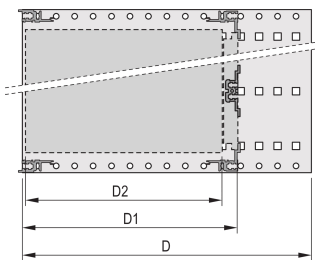

EuropacPRO 19" Subrack Kit for DIN Connector, Retrofit Shielding, 6 U, 355 mm

KATALOGNUMMER

24563-494

Non-shielded subrack for Din Connector mounting EN 60603-2 (DIN 41612).

CERTIFICERINGER

FUNKTIONER

Subrack with side panel type F ("flexible"), front 19" bracket included, depth-adjustable 19" bracket sold separately (not included in items delivered)

Aluminum construction

IP 20, in accordance with IEC 60529

Internal and external dimensions in accordance with: IEC 60297-3-100, -101, IEEE 1101.1

Rear horizontal rails for connector mounting (IEC 60603-2 / DIN 41612)

Modifications such as cutouts, different finishes or dimensions available

Supplied as space-saving flat-pack

Horizontal rail type "light"

PRODUKTEGENSKABER

Rack Height: 6U

Dybde: 355mm

Pakke mængde: 1

For Mounting: DIN Connector

Board Depth: 160mm; 220mm; 280mm; 340mm

Gasket Type: Stainless Steel EMC (retrofittable)

Håndtag inkluderet: No

Mounting: Rack

Complies With: IEC 60297-3-103

EMC Shielding: No

Finish: Anodized; Passivated

Materiale: Aluminium