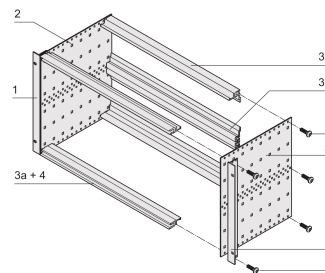

EuropacPRO 19" Subrack Kit for DIN Connector, Retrofit Shielding, 6 U, 355 mm

KATALOGNUMMER

24563-494

Non-shielded subrack for Din Connector mounting EN 60603-2 (DIN 41612).

CERTIFICERINGER

FUNKTIONER

Subrack with side panel type F ("flexible"), front 19" bracket included, depth-adjustable 19" bracket sold separately (not included in items delivered)

Modifications such as cutouts, different finishes or dimensions available

Supplied as space-saving flat-pack

Horizontal rail type "light"

PRODUKTEGENSKABER

Rack Height: 6U

Dybde: 355mm

Pakke mængde: 1

For Mounting: DIN Connector

Board Depth: 160mm; 220mm; 280mm; 340mm

Gasket Type: Stainless Steel EMC (retrofittable)

Håndtag inkluderet: No

Mounting: Rack

Complies With: IEC 60297-3-103

EMC Shielding: No

Finish: Anodized; Passivated

Materiale: Aluminium