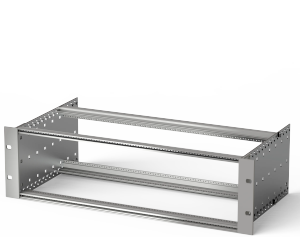

EuropacPRO 19" Subrack Kit for DIN Connector, Retrofit Shielding, 6 U, 355 mm

KATALOGNUMMER

24563-494

Non-shielded subrack for Din Connector mounting EN 60603-2 (DIN 41612).

CERTIFICERINGER

FUNKTIONER

Subrack with side panel type F ("flexible"), front 19" bracket included, depth-adjustable 19" bracket sold separately (not included in items delivered)

Modifications such as cutouts, different finishes or dimensions available

Supplied as space-saving flat-pack

Horizontal rail type "light"

PRODUKTEGENSKABER

Rack Height: 6U

Dybde: 355mm

Pakke mængde: 1

For Mounting: DIN Connector

Board Depth: 160mm; 220mm; 280mm; 340mm

Gasket Type: Stainless Steel EMC (retrofittable)

Håndtag inkluderet: No

Mounting: Rack

Complies With: IEC 60297-3-103

EMC Shielding: No

Finish: Anodized; Passivated

Materiale: Aluminium