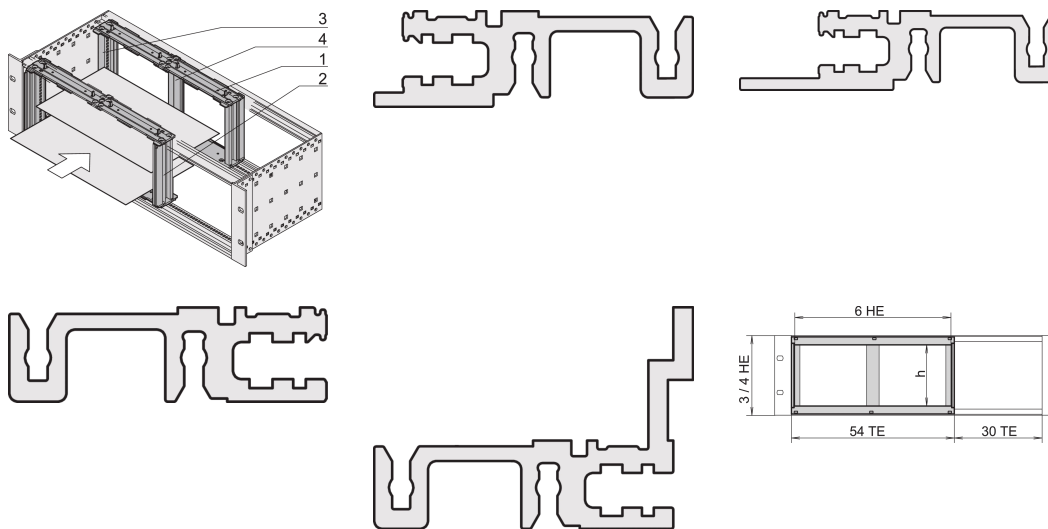

# Board Cage for Horizontal Board Installation, 3 U, 20 HP

## KATALOGNUMMER

24564-117

Board cage for horizontal boards offers the option to insert 6 U boards in a 3 or 4 U high subracks or desktop cases. Please add a front front panel to cover the assembly Kit.

## FUNKTIONER

For horizontal mounting of double Euroboards in 3 or 4 U high subracks/cases

## PRODUKTEGENSKABER

Rack Height: 3U

Rack Width: 20HP

Pakke mængde: 1

Materiale: Aluminium; Zinc Alloy

Produktfamilie: EuropacPRO

Product Type: Mounting Kit

Type: Horizontal Board Mounting