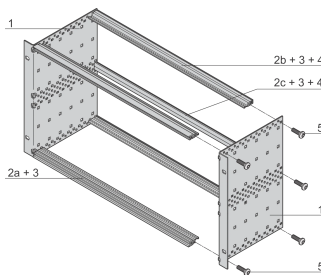

EuropacPRO 19" Subrack Kit for Backplane, Light, Unshielded, 3 U, 175 mm

KATALOGNUMMER

24564-131

Non-EMC shielded subrack for backplane mounting, light version.

CERTIFICERINGER

FUNKTIONER

Subrack with side panel type L ("light") with integrated 19" support brackets

Horizontal rail type "light"

Aluminum construction

Rear horizontal rails for backplane mounting with insulation strip

Installed load up to 7.5 kg

Supplied as space-saving flat-pack

Internal and external dimensions in accordance with: IEC 60297-3-100, -101, IEEE 1101.1

Modifications such as cutouts, different finishes or dimensions available

PRODUKTEGENSKABER

Rack Height: 3U

Dybde: 175mm

Pakke mængde: 1

For Mounting: Backplane

Board Depth: 160mm

Håndtag inkluderet: No