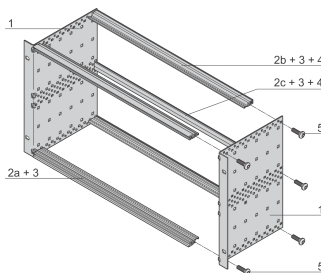

EuropacPRO 19" Subrack Kit for Backplane, Light, Unshielded, 3 U, 235 mm

KATALOGNUMMER

24564-132

Non-EMC shielded subrack for backplane mounting, light version.

CERTIFICERINGER

FUNKTIONER

Subrack with side panel type L ("light") with integrated 19" support brackets

Horizontal rail type "light"

Aluminum construction

Rear horizontal rails for backplane mounting with insulation strip

Installed load up to 7.5 kg