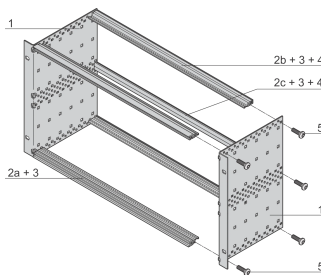

EuropacPRO 19" Subrack Kit for Backplane, Light, Unshielded, 3 U, 295 mm

KATALOGNUMMER

24564-133

Non-EMC shielded subrack for backplane mounting, light version.

CERTIFICERINGER

FUNKTIONER

Subrack with side panel type L ("light") with integrated 19" support brackets

Horizontal rail type "light"

Aluminum construction

Rear horizontal rails for backplane mounting with insulation strip

Installed load up to 7.5 kg

Supplied as space-saving flat-pack

Internal and external dimensions in accordance with: IEC 60297-3-100, -101, IEEE 1101.1

Modifications such as cutouts, different finishes or dimensions available

PRODUKTEGENSKABER

Rack Height: 3U

Dybde: 295mm

Pakke mængde: 1

For Mounting: Backplane

Board Depth: 160mm; 220mm; 280mm

Håndtag inkluderet: No