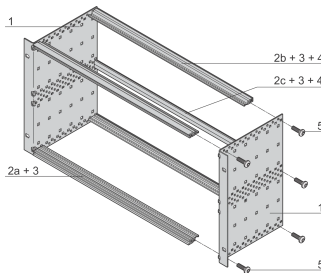

EuropacPRO 19" Subrack Kit for Backplane, Light, Unshielded, 6 U, 175 mm

KATALOGNUMMER

24564-431

Non-EMC shielded subrack for backplane mounting, light version.

CERTIFICERINGER

FUNKTIONER

Subrack with side panel type L ("light") with integrated 19" support brackets

Horizontal rail type "light"

Aluminum construction

Rear horizontal rails for backplane mounting with insulation strip

Installed load up to 7.5 kg