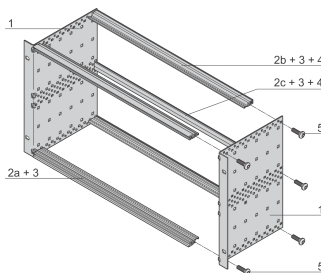

EuropacPRO 19" Subrack Kit for Backplane, Light, Unshielded, 6 U, 295 mm

KATALOGNUMMER

24564-433

Non-EMC shielded subrack for backplane mounting, light version.

CERTIFICERINGER

FUNKTIONER

Subrack with side panel type L ("light") with integrated 19" support brackets

Horizontal rail type "light"

Aluminum construction

Rear horizontal rails for backplane mounting with insulation strip

Installed load up to 7.5 kg

Supplied as space-saving flat-pack

Internal and external dimensions in accordance with: IEC 60297-3-100, -101, IEEE 1101.1

Modifications such as cutouts, different finishes or dimensions available

PRODUKTEGENSKABER

Rack Height: 6U

Dybde: 295mm

Pakke mængde: 1

For Mounting: Backplane

Board Depth: 160mm; 220mm; 280mm

Håndtag inkluderet: No