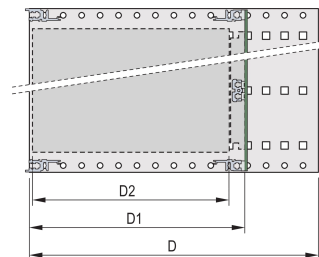

EuropacPRO 19" Subrack Kit for Backplane, Light, Unshielded, 6 U, 295 mm

KATALOGNUMMER

24564-433

Non-EMC shielded subrack for backplane mounting, light version.

CERTIFICERINGER

FUNKTIONER

Subrack with side panel type L ("light") with integrated 19" support brackets

Horizontal rail type "light"

Aluminum construction

Rear horizontal rails for backplane mounting with insulation strip

Installed load up to 7.5 kg