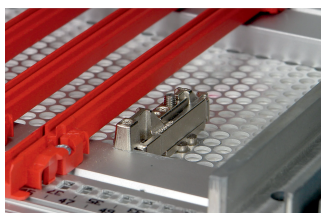

EuropacPRO Cover Plate Locking Kit

KATALOGNUMMER

24566-007

Additional securing of the rugged cover plate to protect against shock and vibration. The Kit will be screwed onto the top / bottom cover. A movable bolt engages under the horizontal rails and thus provides additional fixing.

CERTIFICERINGER

FUNKTIONER

Additional securing of the rugged cover plate

Can be combined with horizontal Type R and H

PRODUKTEGENSKABER

Product Type: Hardware Kit

Produktfamilie: EuropacPRO

Works With: Subracks