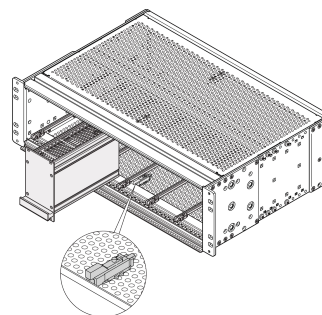

EuropacPRO Cover Plate Locking Kit

KATALOGNUMMER

24566-007

Additional securing of the rugged cover plate to protect against shock and vibration. The Kit will be screwed onto the top / bottom cover. A movable bolt engages under the horizontal rails and thus provides additional fixing.

CERTIFICERINGER

FUNKTIONER

Additional securing of the rugged cover plate

Can be combined with horizontal Type R and H

PRODUKTEGENSKABER

Product Type: Hardware Kit

Produktfamilie: EuropacPRO

Works With: Subracks