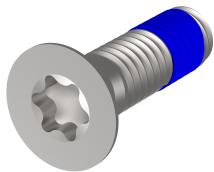

# Assembly Parts for Rugged Components, Screw, Countersunk, Torx, with Thread-locking Compound, M4 x 14

## KATALOGNUMMER

---

**24566-101**

Assembly parts with thread-locking compound for rugged Side Panel, horizontal rail, cover plates, rear angle.

## FUNKTIONER

---

Screws for the following fixings: Rugged side panel - horizontal rail, Rugged side panel - cover plate, Rugged side panel - rear angle

## PRODUKTEGENSKABER

---

Type: Countersunk Screw

Length: 14mm

Pakke mængde: 100

Thread Size: M4

Materiale: Stainless Steel

Produktfamilie: EuropacPRO