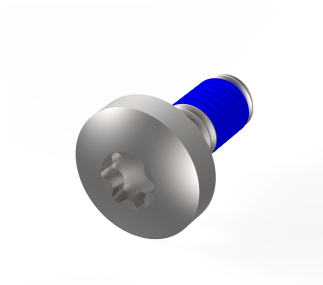

# Assembly Parts for Rugged Components, Panhead Screw with Thread-locking Compound, Torx, M4 x 10

## KATALOGNUMMER

**24566-103**

Assembly parts with thread-locking compound for rugged Side Panel, horizontal rail, cover plates, rear angle.

## FUNKTIONER

Screws for the following fixings: Rugged side panel - horizontal rail, Rugged side panel - cover plate, Rugged side panel - rear angle

## PRODUKTEGENSKABER

Type: Panhead Screw

Length: 10mm

Pakke mængde: 100

Thread Size: M4

Materiale: Stainless Steel

Produktfamilie: EuropacPRO

Product Type: Assembly Kit