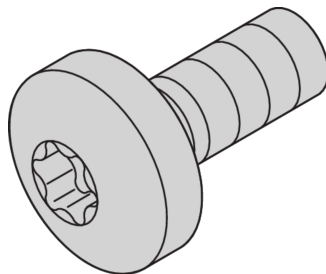

# Assembly Parts for Rugged Components, Panhead Screw with Thread-locking Compound, Torx, M4 x 10

## KATALOGNUMMER

**24566-103**

Assembly parts with thread-locking compound for rugged Side Panel, horizontal rail, cover plates, rear angle.

## FUNKTIONER

Screws for the following fixings: Rugged side panel - horizontal rail, Rugged side panel - cover plate, Rugged side panel - rear angle

## PRODUKTEGENSKABER

Type: Panhead Screw

Length: 10mm

Pakke mængde: 100

Thread Size: M4

Materiale: Stainless Steel

Produktfamilie: EuropacPRO

Product Type: Assembly Kit