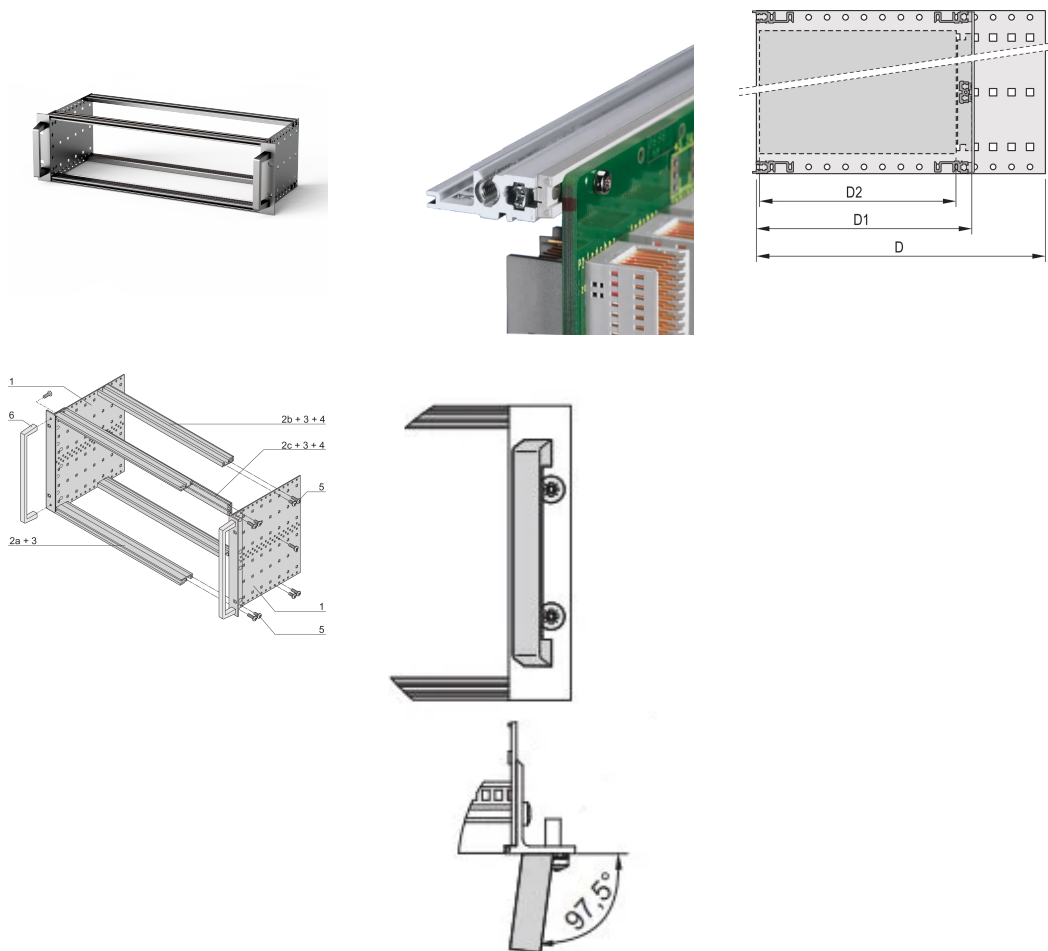

EuropacPRO 19" Subrack Kit for Backplane, Heavy, Retrofit Shielding, With Front Handle, 3 U, 175 mm

KATALOGNUMMER

24567-161

Non-EMC shielded subrack for backplane mounting, heavy version with tox welded side panels and front handle.

CERTIFICERINGER

FUNKTIONER

Subrack with side panel type H ("Heavy"), 19" bracket is firmly fixed to side panel (tox-cold welded)

Supplied as space-saving flat-pack

Rear horizontal rail for backplane mounting with insulation strip

Horizontal rail type "Heavy"

Shock and Vibration resistance up to 5 g

IP 20, in accordance with IEC 60529

Shock and vibration tested to the German "Bahn" standards BN 411002, BN 411003

Internal and external dimensions in accordance with: IEC 60297-3-100, -101, IEEE 1101.1

Gasket Type: Stainless Steel EMC

Shock and Vibration Tolerance: 5g (force)

Håndtag inkluderet: Yes

Mounting: Rack

Complies With: IEC 60297-3-103

EMC Shielding: No

Finish: Anodized; Passivated

Materiale: Aluminium